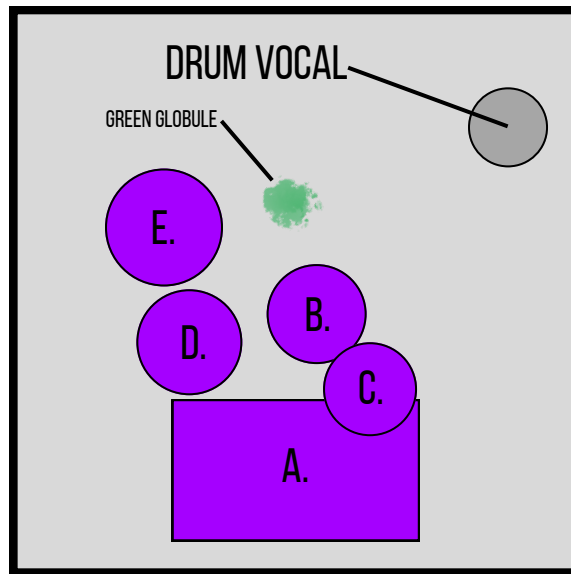

X32 RACK & WIRELESS

GUITAR CAB

DRUM SNAKE 12-CH

DRUM RISER 8' X 8'

DRUM MONITOR

BASS CAB

BASS CAB

STAGE LEFT SNAKE 12-CH

***DJ & THE ATOMICS
STAGE PLOT
AS OF NOVEMBER 2022***

- A: KICK - 24"X 14"
- B: SNARE - 14"X 5.5"
- C: RACK - 13"X 9"
- D: FLOOR 1 - 16"X16"
- E: FLOOR 2 - 18"X16"

KEYS MONITOR

WIRELESS VOCAL MIC

GTR EFFECTS PEDALS