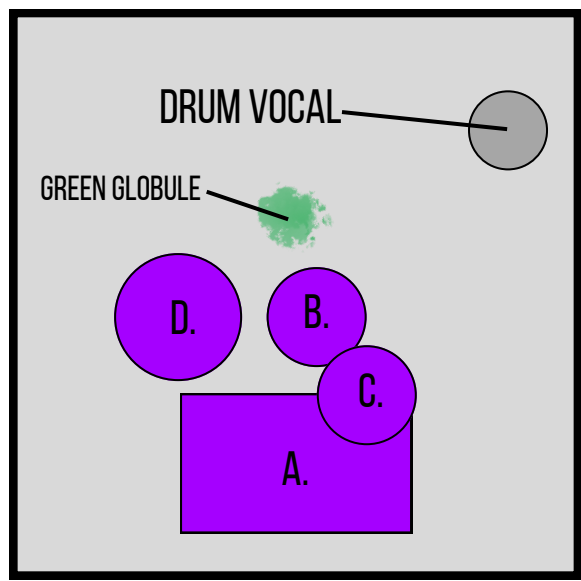

X32 RACK/WIRELESS

GUITAR CAB

DRUM RISER 8' X 8'

BASS CAB

BASS CAB

DRUM MONITOR

***DJ & THE ATOMICS
STAGE PLOT
AS OF JULY 2022***

- A: KICK - 24" X 14"
- B SNARE - 14" X 5.5"
- C: RACK - 13" X 9"
- D: FLOOR - 16" X 16"

KEYS MONITOR

WIRELESS VOCAL MIC

GTR EFFECTS PEDALS

VOCAL MIC

KEYS MONITOR

GUITAR CAB

DEB KEYS

PERRY KEYS